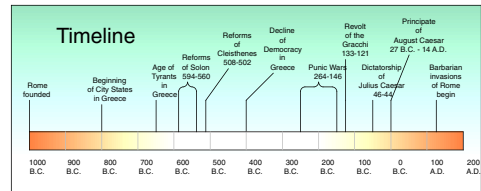

Adding text

- Enter and edit text with word processor features: multiple fonts and sizes, bold, italic, underline, color, tabs, alignment, spelling, subscripts and superscripts, special characters, undo and redo, cut, copy, and paste
- Shapes automatically size around your text

Using RFFlow with other applications

- Embed and link charts to documents in other programs
- Save charts as HTML to create Web pages
- Save charts as gif, jpeg, bmp, emf, wmf, and others
- Insert clip art and pictures
- Add hyperlinks to shapes
- RFFlow is compatible with Microsoft Office and WordPerfect Office

Intuitive features

- Automatically fit the chart to a page
- Check spelling
- Find and replace text
- Automatic alignment, spacing, and centering
- Page headers and footers
- Layers for industrial drawings
- Stacking order for front/back positioning
- Zoom
- Auto scrolling
- Grid points, grid lines, ruler, and guidelines
- Multi-level undo and redo

Help, documentation, and support

- In-program Help
- User's Guide and Quick Reference card
- Free and unlimited technical support

System requirements

- Requires Microsoft Windows 95, 98, Me, NT 4.0, 2000, XP, or later
- Install or run RFFlow on individual computers or over a network
- RFFlow is licensed according to the number of concurrent users
- CD-ROM media enclosed

RFF Electronics

PO Box 1244 • Loveland CO 80539-1244 USA
Phone 970 663 5767 • Fax 970 669 4889
www.rff.com • flow@rff.com

© 1989-2004
RFF Electronics
All rights reserved.
Product 360-5