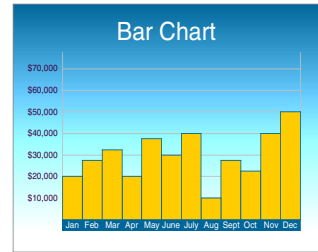

Adding text

- Enter and edit text with word processor features: multiple fonts and sizes, bold, italic, underline, color, tabs, alignment, spelling, subscripts and superscripts, special characters, undo and redo, cut, copy, and paste
- Shapes automatically size around your text

Using RFFlow with other applications

- Embed and link charts to documents in other programs
- Save charts as HTML to create Web pages
- Save charts as gif, jpeg, bmp, emf, wmf, and others
- Insert clip art and pictures
- Add hyperlinks to shapes
- RFFlow is compatible with Microsoft Office and WordPerfect Office

Intuitive features

- Automatically fit the chart to a page
- Check spelling
- Find and replace text
- Automatic alignment, spacing, and centering
- Page headers and footers
- Layers for industrial drawings
- Stacking order for front/back positioning
- Zoom
- Auto scrolling
- Grid points, grid lines, ruler, and guidelines
- Multi-level undo and redo

Help, documentation, and support

- In-program Help
- User's Guide and Quick Reference card
- Free and unlimited technical support

System requirements

- Requires Microsoft Windows 95, 98, Me, NT 4.0, 2000, XP, or later
- Install or run RFFlow on individual computers or over a network
- RFFlow is licensed according to the number of concurrent users
- CD-ROM media enclosed

RFF Electronics

PO Box 1244 • Loveland CO 80539-1244 USA
Phone 970 663 5767 • Fax 970 669 4889
www.rff.com • flow@rff.com

© 1989-2004
RFF Electronics
All rights reserved.
Product 360-5