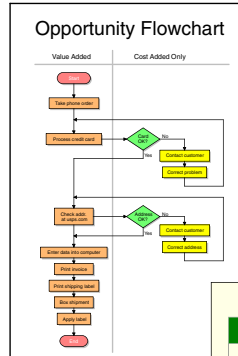

Adding text

- Enter and edit text with word processor features: multiple fonts and sizes, bold, italic, underline, color, tabs, alignment, spelling, subscripts and superscripts, special characters, undo and redo, cut, copy, and paste
- Shapes automatically size around your text

Using RFFlow with other applications

- Embed and link charts to documents in other programs
- Save charts as HTML to create Web pages
- Save charts as gif, jpeg, bmp, emf, wmf, and others
- Insert clip art and pictures
- Add hyperlinks to shapes
- RFFlow is compatible with Microsoft Office and WordPerfect Office

Intuitive features

- Automatically fit the chart to a page
- Check spelling
- Find and replace text
- Automatic alignment, spacing, and centering
- Page headers and footers
- Layers for industrial drawings
- Stacking order for front/back positioning
- Zoom
- Auto scrolling
- Grid points, grid lines, ruler, and guidelines
- Multi-level undo and redo

Help, documentation, and support

- In-program Help
- User's Guide and Quick Reference card
- Free and unlimited technical support

System requirements

- Requires Microsoft Windows 95, 98, Me, NT 4.0, 2000, XP, or later
- Install or run RFFlow on individual computers or over a network
- RFFlow is licensed according to the number of concurrent users
- CD-ROM media enclosed

RFF Electronics

PO Box 1244 • Loveland CO 80539-1244 USA
Phone 970 663 5767 • Fax 970 669 4889
www.rff.com • flow@rff.com

© 1989-2004
RFF Electronics
All rights reserved.
Product 360-5