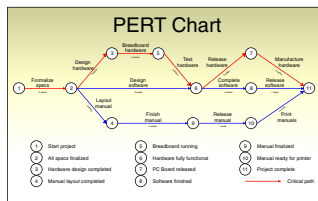

Adding text

- Enter and edit text with word processor features: multiple fonts and sizes, bold, italic, underline, color, tabs, alignment, spelling, subscripts and superscripts, special characters, undo and redo, cut, copy, and paste
- Shapes automatically size around your text

Using RFFlow with other applications

- Embed and link charts to documents in other programs
- Save charts as HTML to create Web pages
- Save charts as gif, jpeg, bmp, emf, wmf, and others
- Insert clip art and pictures
- Add hyperlinks to shapes
- RFFlow is compatible with Microsoft Office and WordPerfect Office

Intuitive features

- Automatically fit the chart to a page
- Check spelling
- Find and replace text
- Automatic alignment, spacing, and centering
- Page headers and footers
- Layers for industrial drawings
- Stacking order for front/back positioning
- Zoom
- Auto scrolling
- Grid points, grid lines, ruler, and guidelines
- Multi-level undo and redo

Help, documentation, and support

- In-program Help
- User's Guide and Quick Reference card
- Free and unlimited technical support

System requirements

- Requires Microsoft Windows 95, 98, Me, NT 4.0, 2000, XP, or later
- Install or run RFFlow on individual computers or over a network
- RFFlow is licensed according to the number of concurrent users
- CD-ROM media enclosed

RFF Electronics

PO Box 1244 • Loveland CO 80539-1244 USA
Phone 970 663 5767 • Fax 970 669 4889
www.rff.com • flow@rff.com