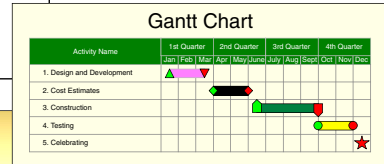

Adding text

- Enter and edit text with word processor features: multiple fonts and sizes, bold, italic, underline, color, tabs, alignment, spelling, subscripts and superscripts, special characters, undo and redo, cut, copy, and paste
- Shapes automatically size around your text

Using RFFlow with other applications

- Embed and link charts to documents in other programs
- Save charts as HTML to create Web pages
- Save charts as gif, jpeg, bmp, emf, wmf, and others
- Insert clip art and pictures
- Add hyperlinks to shapes
- RFFlow is compatible with Microsoft Office and WordPerfect Office

Intuitive features

- Automatically fit the chart to a page
- Check spelling
- Find and replace text
- Automatic alignment, spacing, and centering
- Page headers and footers
- Layers for industrial drawings
- Stacking order for front/back positioning
- Zoom
- Auto scrolling
- Grid points, grid lines, ruler, and guidelines
- Multi-level undo and redo

Help, documentation, and support

- In-program Help
- User's Guide and Quick Reference card
- Free and unlimited technical support

System requirements

- Requires Microsoft Windows 95, 98, Me, NT 4.0, 2000, XP, or later
- Install or run RFFlow on individual computers or over a network
- RFFlow is licensed according to the number of concurrent users
- CD-ROM media enclosed

RFF Electronics

PO Box 1244 • Loveland CO 80539-1244 USA
Phone 970 663 5767 • Fax 970 669 4889
www.rff.com • flow@rff.com