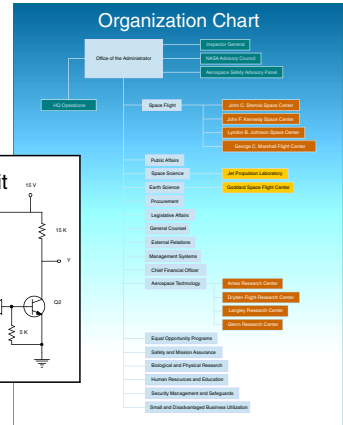

Adding text

- Enter and edit text with word processor features: multiple fonts and sizes, bold, italic, underline, color, tabs, alignment, spelling, subscripts and superscripts, special characters, undo and redo, cut, copy, and paste
- Shapes automatically size around your text

Using RFFlow with other applications

- Embed and link charts to documents in other programs
- Save charts as HTML to create Web pages
- Save charts as gif, jpeg, bmp, emf, wmf, and others
- Insert clip art and pictures
- Add hyperlinks to shapes
- RFFlow is compatible with Microsoft Office and WordPerfect Office

Intuitive features

- Automatically fit the chart to a page
- Check spelling
- Find and replace text
- Automatic alignment, spacing, and centering
- Page headers and footers
- Layers for industrial drawings
- Stacking order for front/back positioning
- Zoom
- Auto scrolling
- Grid points, grid lines, ruler, and guidelines
- Multi-level undo and redo

Help, documentation, and support

- In-program Help
- User's Guide and Quick Reference card
- Free and unlimited technical support

System requirements

- Requires Microsoft Windows 95, 98, Me, NT 4.0, 2000, XP, or later
- Install or run RFFlow on individual computers or over a network
- RFFlow is licensed according to the number of concurrent users
- CD-ROM media enclosed

RFF Electronics

PO Box 1244 • Loveland CO 80539-1244 USA
Phone 970 663 5767 • Fax 970 669 4889
www.rff.com • flow@rff.com

© 1989-2004
RFF Electronics
All rights reserved.
Product 360-5