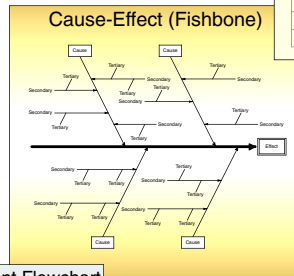

Adding text

- Enter and edit text with word processor features: multiple fonts and sizes, bold, italic, underline, color, tabs, alignment, spelling, subscripts and superscripts, special characters, undo and redo, cut, copy, and paste
- Shapes automatically size around your text

Using RFFlow with other applications

- Embed and link charts to documents in other programs
- Save charts as HTML to create Web pages
- Save charts as gif, jpeg, bmp, emf, wmf, and others
- Insert clip art and pictures
- Add hyperlinks to shapes
- RFFlow is compatible with Microsoft Office and WordPerfect Office

Intuitive features

- Automatically fit the chart to a page
- Check spelling
- Find and replace text
- Automatic alignment, spacing, and centering
- Page headers and footers
- Layers for industrial drawings
- Stacking order for front/back positioning
- Zoom
- Auto scrolling
- Grid points, grid lines, ruler, and guidelines
- Multi-level undo and redo

Help, documentation, and support

- In-program Help
- User's Guide and Quick Reference card
- Free and unlimited technical support

System requirements

- Requires Microsoft Windows 95, 98, Me, NT 4.0, 2000, XP, or later
- Install or run RFFlow on individual computers or over a network
- RFFlow is licensed according to the number of concurrent users
- CD-ROM media enclosed

RFF Electronics

PO Box 1244 • Loveland CO 80539-1244 USA
Phone 970 663 5767 • Fax 970 669 4889
www.rff.com • flow@rff.com

© 1989-2004
RFF Electronics
All rights reserved.
Product 360-5