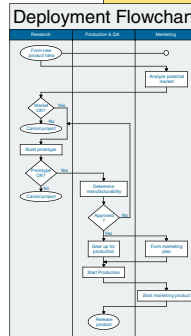

Adding text

- Enter and edit text with word processor features: multiple fonts and sizes, bold, italic, underline, color, tabs, alignment, spelling, subscripts and superscripts, special characters, undo and redo, cut, copy, and paste
- Shapes automatically size around your text

Using RFFlow with other applications

- Embed and link charts to documents in other programs
- Save charts as HTML to create Web pages
- Save charts as gif, jpeg, bmp, emf, wmf, and others
- Insert clip art and pictures
- Add hyperlinks to shapes
- RFFlow is compatible with Microsoft Office and WordPerfect Office

Intuitive features

- Automatically fit the chart to a page
- Check spelling
- Find and replace text
- Automatic alignment, spacing, and centering
- Page headers and footers
- Layers for industrial drawings
- Stacking order for front/back positioning
- Zoom
- Auto scrolling
- Grid points, grid lines, ruler, and guidelines
- Multi-level undo and redo

Help, documentation, and support

- In-program Help
- User's Guide and Quick Reference card
- Free and unlimited technical support

System requirements

- Requires Microsoft Windows 95, 98, Me, NT 4.0, 2000, XP, or later
- Install or run RFFlow on individual computers or over a network
- RFFlow is licensed according to the number of concurrent users
- CD-ROM media enclosed

RFF Electronics

PO Box 1244 • Loveland CO 80539-1244 USA
Phone 970 663 5767 • Fax 970 669 4889
www.rff.com • flow@rff.com